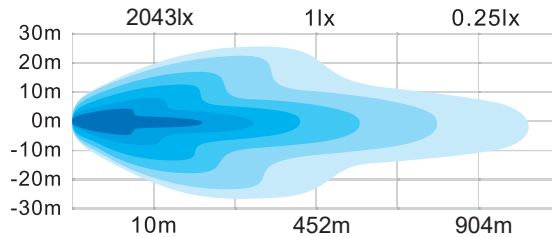

810-1863-002

SHARK LED Light Bar, EU homologated, OSRAM CSHP, 20', 48,9W, 3908lm

Combo Beam