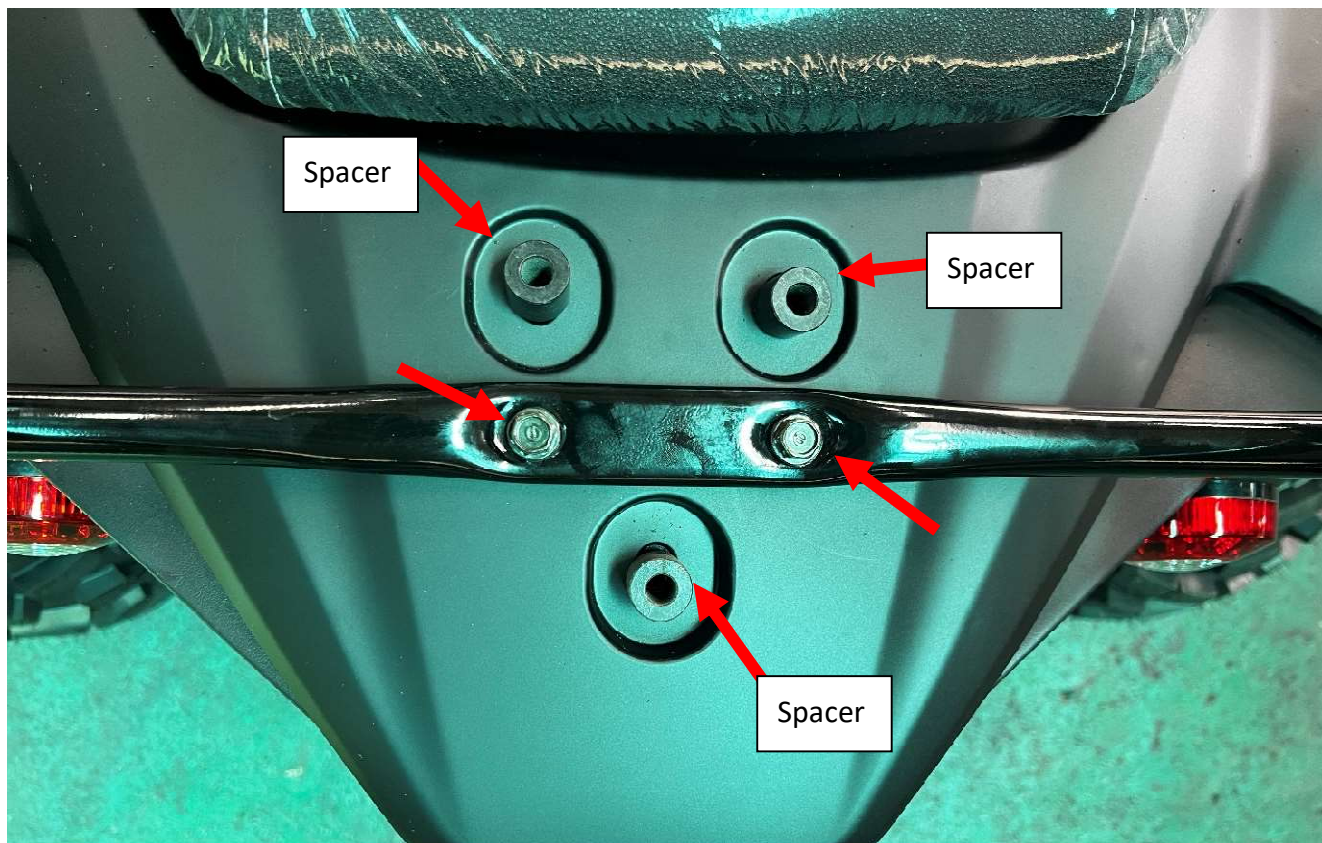

Target 600 FUEL RESERVOIR TANK assembly

(For 515370A)

This handle shall be removed before assembling the tank.

putting spacer (2pcs)

To install rear carrier comp (515377A) and put bolts and spacer on it.

put handle on the top of rear carrier comp (515377A) and put bolts on it.

To attach (512070MB) on rear carrier comp (515377A)

putting bolt on (512070MB)

putting bolt on (512070MB)

To attach 515370A on the bike.

Put bracket on bike.

Finish.