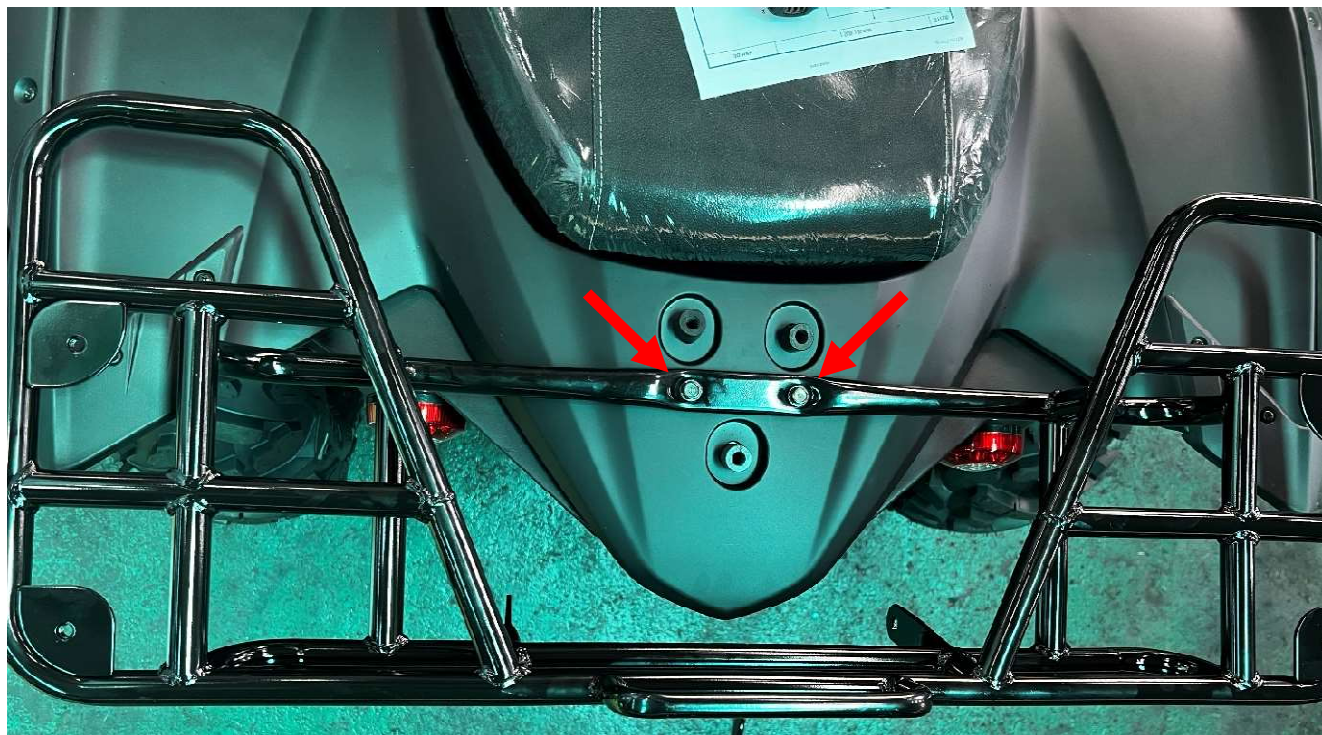

Target 600 FUEL RESERVOIR TANK assembly

(For 515370A)

This handle shall be removed before assembling the tank.

putting spacer (2pcs)

To install rear carrier comp (515377A) and put bolts and spacer on it.

put handle on the top of rear carrier comp (515377A) and put bolts on it.

To attach (512070MB) on rear carrier comp (515377A)

putting bolt on (512070MB)

putting bolt on (512070MB)

To attach 515370A on the bike.

Put bracket on bike.

Finish.