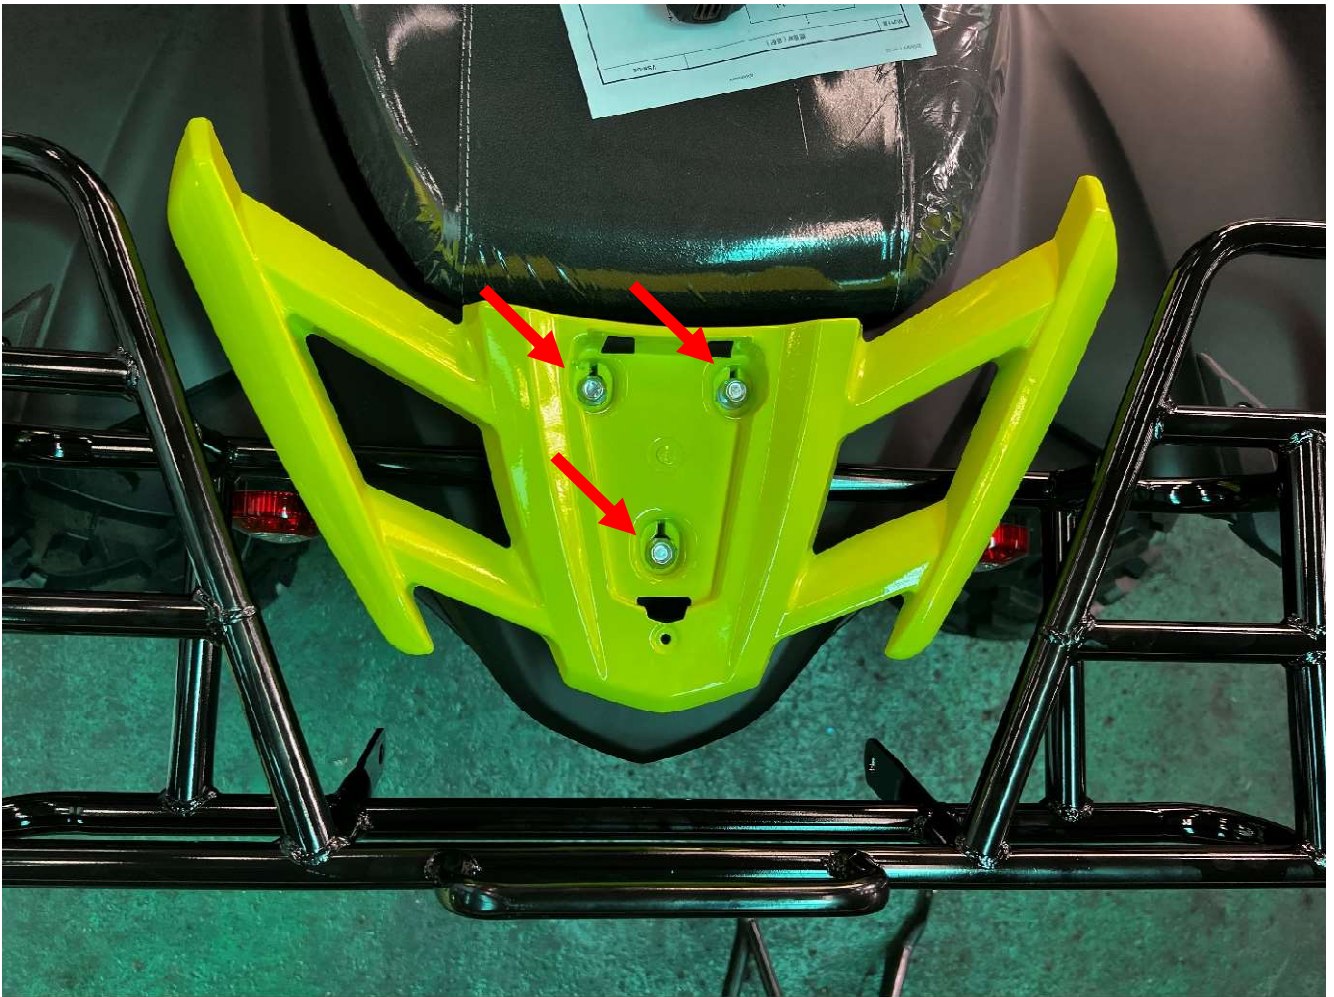

Target 600 FUEL RESERVOIR TANK assembly

(For 515370A)

This handle shall be removed before assembling the tank.

putting spacer (2pcs)

To install rear carrier comp (515377A) and put bolts and spacer on it.

put handle on the top of rear carrier comp (515377A) and put bolts on it.

To attach (512070MB) on rear carrier comp (515377A)

putting bolt on (512070MB)

putting bolt on (512070MB)

To attach 515370A on the bike.

Put bracket on bike.

Finish.