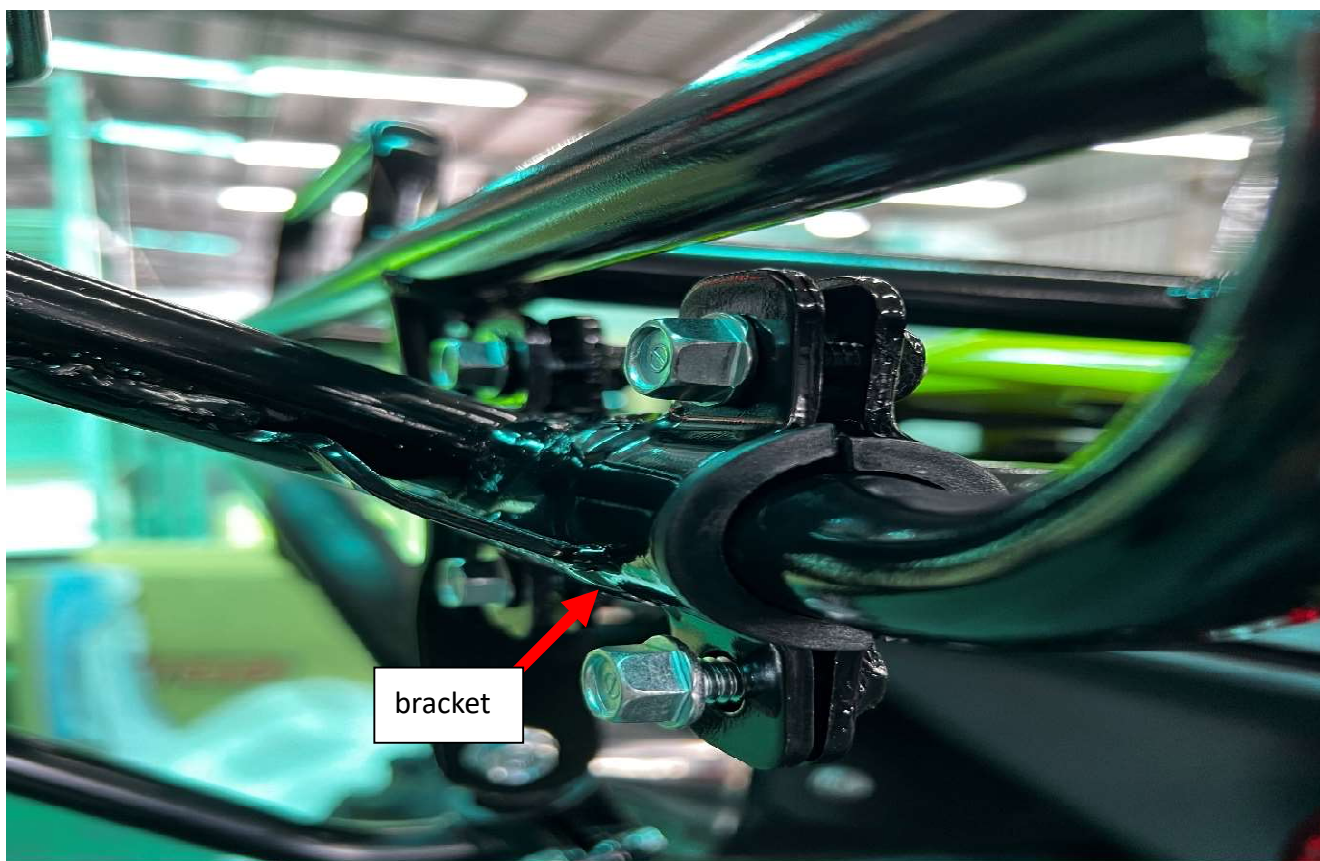

Target 600 FUEL RESERVOIR TANK assembly

(For 515370A)

This handle shall be removed before assembling the tank.

putting spacer (2pcs)

To install rear carrier comp (515377A) and put bolts and spacer on it.

put handle on the top of rear carrier comp (515377A) and put bolts on it.

To attach (512070MB) on rear carrier comp (515377A)

putting bolt on (512070MB)

putting bolt on (512070MB)

To attach 515370A on the bike.

Put bracket on bike.

Finish.