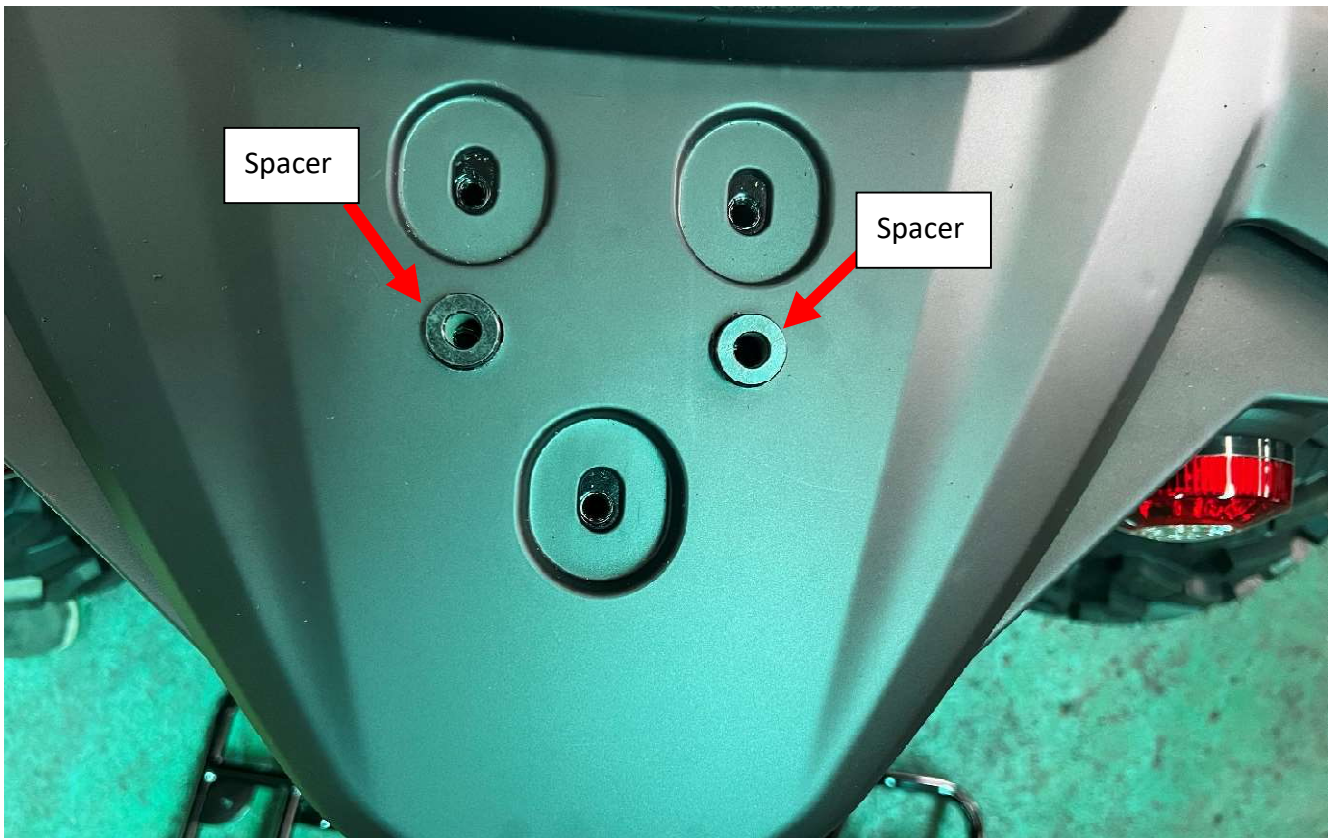

Target 600 FUEL RESERVOIR TANK assembly

(For 515370A)

This handle shall be removed before assembling the tank.

putting spacer (2pcs)

To install rear carrier comp (515377A) and put bolts and spacer on it.

put handle on the top of rear carrier comp (515377A) and put bolts on it.

To attach (512070MB) on rear carrier comp (515377A)

putting bolt on (512070MB)

putting bolt on (512070MB)

To attach 515370A on the bike.

Put bracket on bike.

Finish.